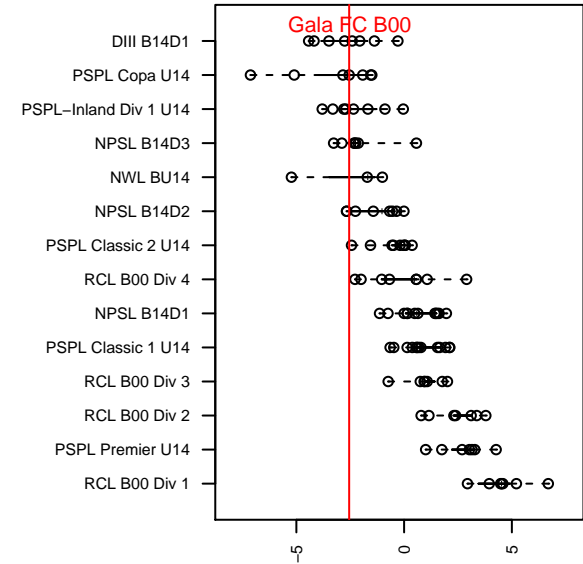

Gala FC B00

Gala FC
Marysville, WA
B00 total strength=841
attack=0.97 defense=1.37
fall league = PSPL Copa U14

alt names used:
Gala FC Bu14
Gala FC
Gala FC [B00]
Gala FC

Venues played:
2014 Skagit Firecracker U14
2014 Strawberry Classic BU14
2014 Sky River BU14
2014 PSPL Copa U14

**attack and defense variance (black dot)
relative to other teams
and top 10 in region**

**attack and defense rating
relative to others at age
and all opponents in last 13 months**

Performance relative to 13 month average