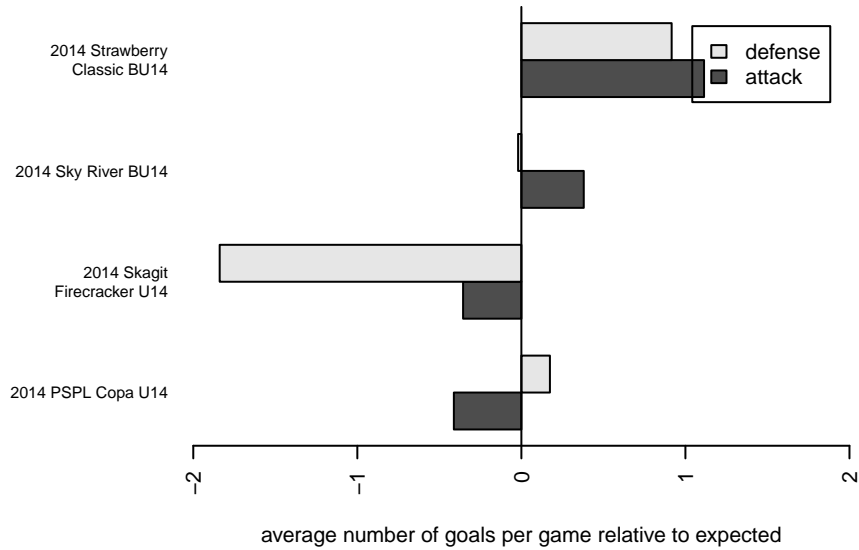

Gala FC B00

Gala FC
Marysville, WA
B00 total strength=841
attack=0.97 defense=1.37
fall league = PSPL Copa U14

alt names used:
Gala FC Bu14
Gala FC
Gala FC [B00]
Gala FC

Venues played:
2014 Skagit Firecracker U14
2014 Strawberry Classic BU14
2014 Sky River BU14
2014 PSPL Copa U14

**attack and defense variance (black dot)
relative to other teams
and top 10 in region**

**attack and defense rating
relative to others at age
and all opponents in last 13 months**

Performance relative to 13 month average