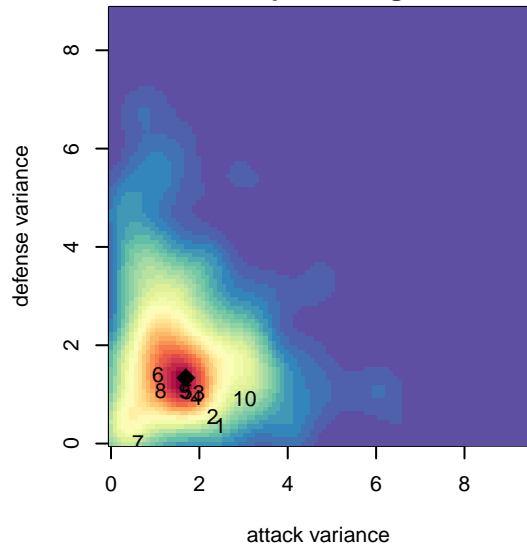

Gala FC B00

Gala FC
Marysville, WA
B00 total strength=841
attack=0.97 defense=1.37
fall league = PSPL Copa U14

alt names used:
Gala FC Bu14
Gala FC
Gala FC [B00]
Gala FC

Venues played:
2014 Skagit Firecracker U14
2014 Strawberry Classic BU14
2014 Sky River BU14
2014 PSPL Copa U14

**attack and defense variance (black dot)
relative to other teams
and top 10 in region**

**attack and defense rating
relative to others at age
and all opponents in last 13 months**

Performance relative to 13 month average